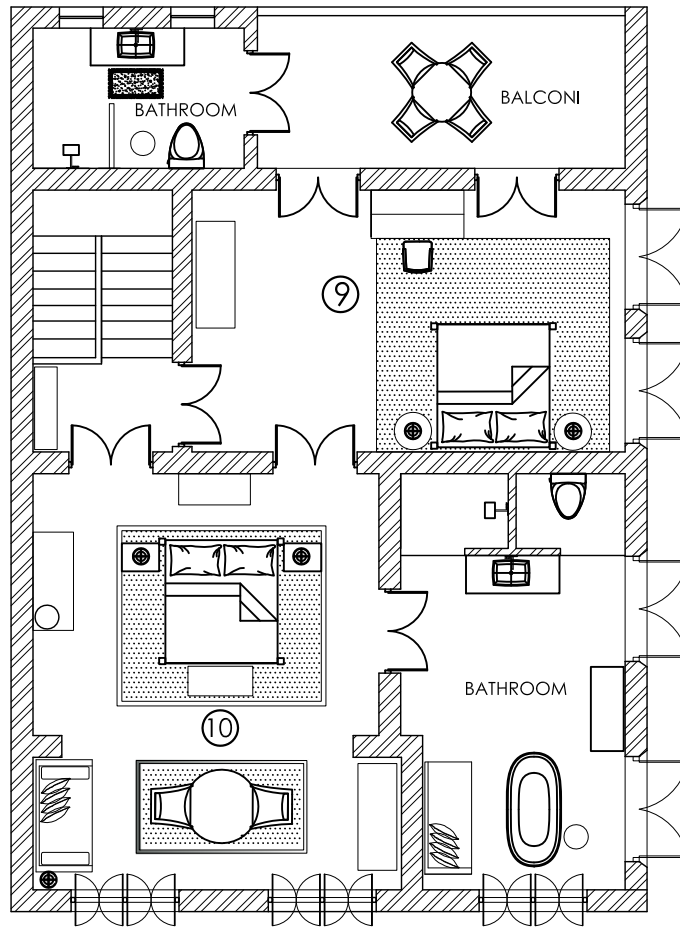

tau VILLAS
 25 RAMPART STREET
 UPPER FLOOR PLAN

AREA	NAME	SQ .FT /M
9	GARDEN VIEW ROOM	412 / 38
10	SEA VIEW ROOM	324/ 30